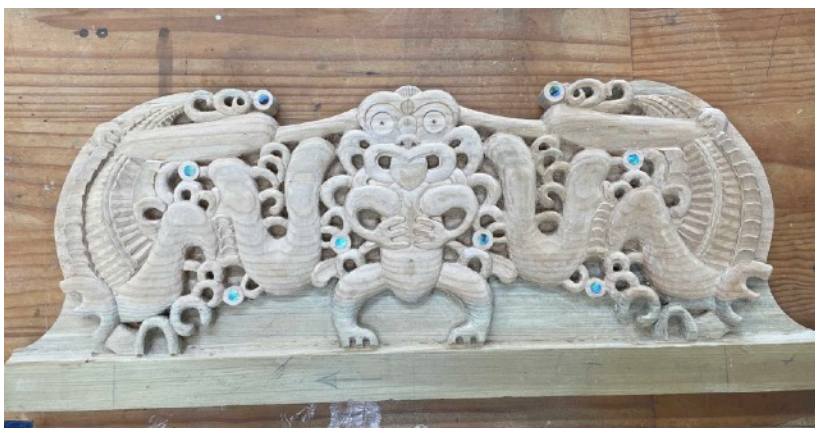

Godt træarbejde Phil Hansen, President

Figures - Cutting Board by Colin King, Chicken and Egg by Mike Buck, End grain off centre bowl by Derek Kerwood

Figures - Bowl (from Kiwifruit vine) by Roy Tregilgas, Truck by Mike Buck, Walking stick by John Harrison, Greg Taylor doing some mechanical carving, Relief wood carvings in progress by Garry Webber and Frazer Pengelly.