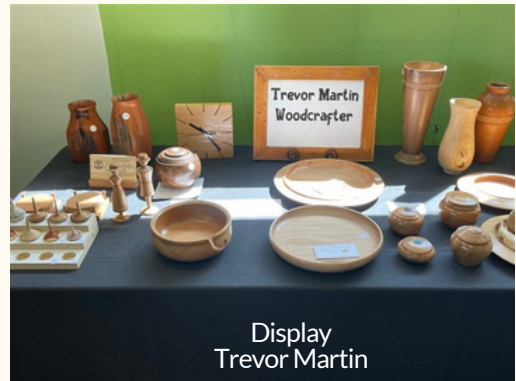

Many thanks to Colin Milne, Mike Buck and Roy Tregilgas for their planning and BBQ cooking skills.

Check out the great display of recent members work at the BBQ. Wonderful to see the talent and creative ideas.

The Guild has a display of wood crafts on display and for sale in The Old Library Omokoroa (TOLO) from 10am until 4pm until the end of January.

Display Trevor Martin

Barwick Harding

Scrollsaw work Gavin Bell